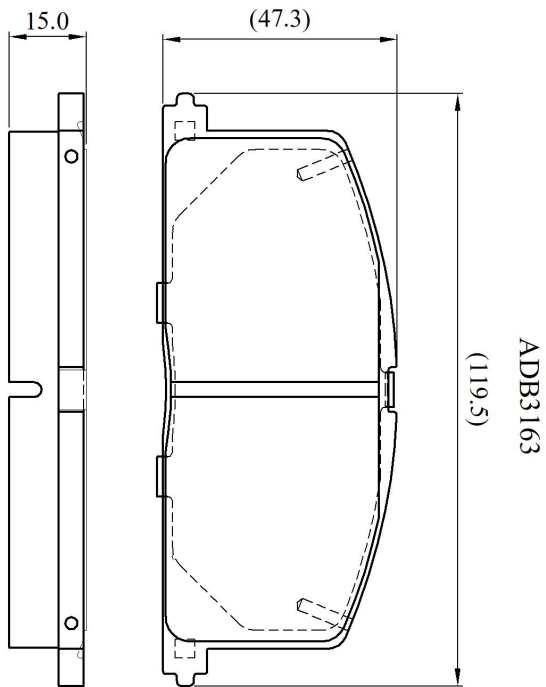

Make: TOYOTA

Model: Corolla (->87)

Part Number: ADB3163

Vehicle Manufacturing/Engine:

Specifications

Fitting Position	:	Front
Model Date	:	05/83-09/87

Or. Caliper	:	Akebono
WVA	:	20870
FMSI	:	
Length	:	119.5
Width	:	47.3
Thickness	:	15