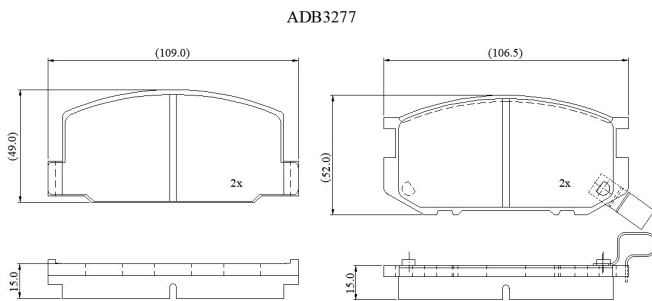

Make: TOYOTA

Model: Corolla (->87)

Part Number: ADB3277

Vehicle Manufacturing/Engine:

Specifications

| | | |
|-------------------------|---|-------------|
| Fitting Position | : | Front |
| Model Date | : | 05/83-09/87 |
| Or. Caliper | : | Akebono |
| WVA | : | 20867 |
| FMSI | : | |
| Length | : | 109.0/106.5 |

| | | |
|------------------|---|-----------|
| Width | : | 49.0/52.0 |
| Thickness | : | 15 |