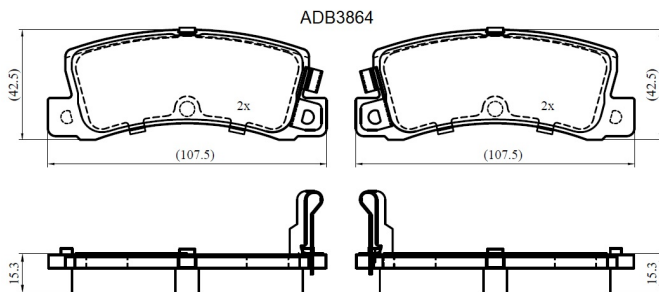

Make: TOYOTA

Model: Corolla (92 ->97)

Part Number: ADB3864

Vehicle Manufacturing/Engine:

Specifications

Fitting Position	:	Rear
Model Date	:	01/92-09/97
Or. Caliper	:	Akebono
WVA	:	20076
FMSI	:	
Length	:	107.5

Width	:	42.5
Thickness	:	15.5