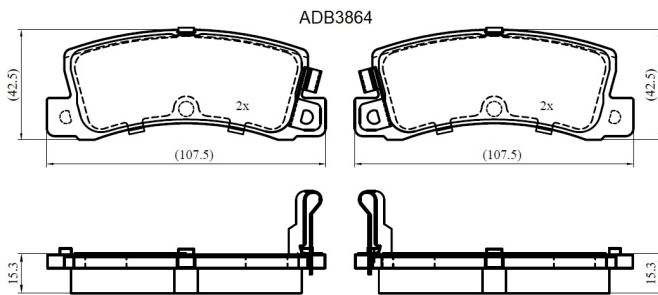

Make: TOYOTA

Model: Corolla (97 -> 92)

Part Number: ADB3864

Vehicle Manufacturing/Engine:

Specifications

Fitting Position	:	Rear
Model Date	:	09/97-01/02
Or. Caliper	:	Akebono
WVA	:	20076
FMSI	:	
Length	:	107.5

Width	:	42.5
Thickness	:	15.5