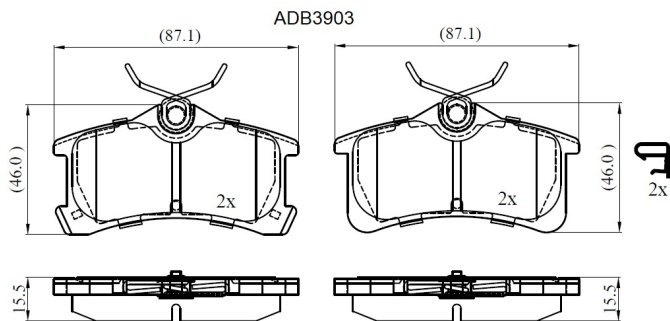

Make: TOYOTA

Model: Corolla All models

Part Number: ADB3903

Vehicle Manufacturing/Engine:

Specifications

Fitting Position	:	Rear
Model Date	:	01/99-->
Or. Caliper	:	Lucas
WVA	:	24013/24020
FMSI	:	
Length	:	87

Width	:	46
Thickness	:	15.5