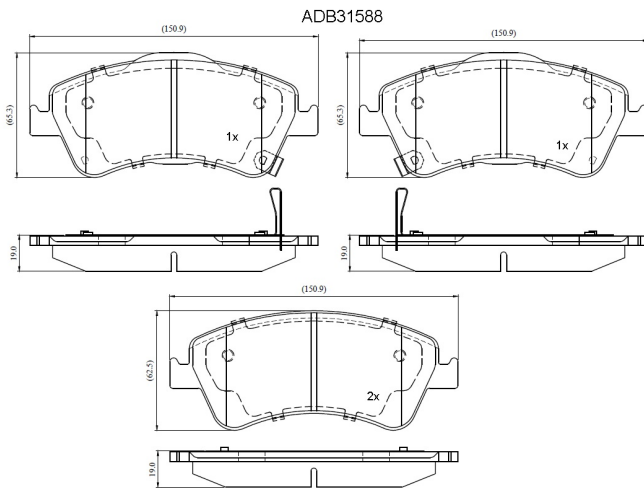

Make: TOYOTA

Model: Corolla Auris

Part Number: ADB31588

Vehicle Manufacturing/Engine:

Specifications

| | | |
|-------------------------|---|----------|
| Fitting Position | : | Front |
| Model Date | : | 02/06--> |
| Or. Caliper | : | Bosch |

| | | |
|------------------|---|-----------|
| WVA | : | |
| FMSI | : | |
| Length | : | 151 |
| Width | : | 62.5/65.3 |
| Thickness | : | 19 |