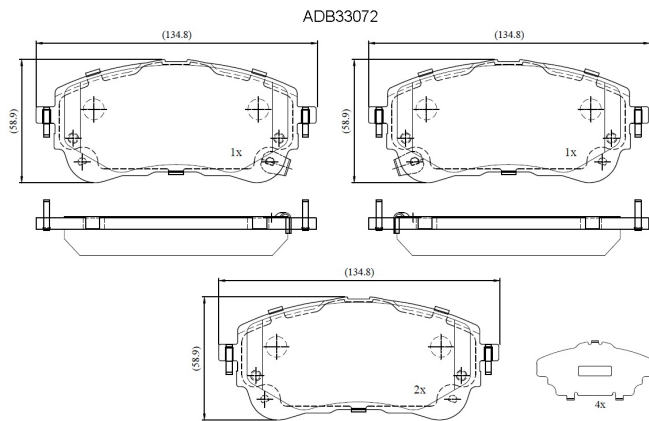

Make: TOYOTA

Model: COROLLA Saloon

Part Number: ADB33072

Vehicle Manufacturing/Engine:

Specifications

Fitting Position	:	Front
Model Date	:	2019-
Or. Caliper	:	
WVA	:	26,14,92,61,50,26,151

FMSI	:	
Length	:	134.5
Width	:	59
Thickness	:	18.7