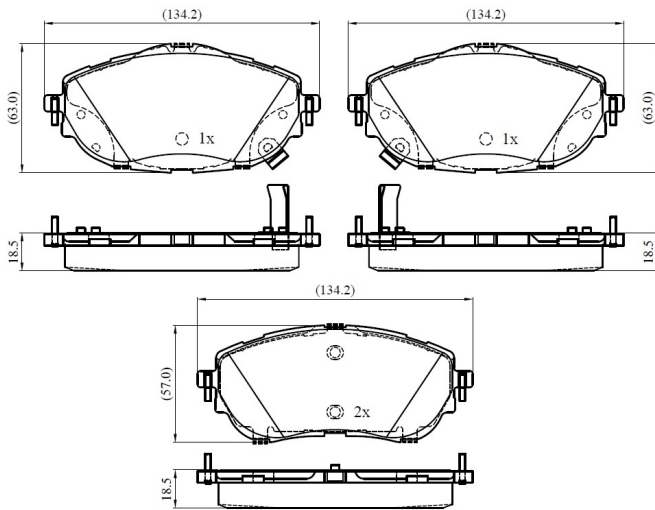

Make: TOYOTA

Model: COROLLA Saloon

Part Number: ADB33249

Vehicle Manufacturing/Engine:

ADB33249

Specifications

Fitting Position	:	Front
Model Date	:	2013-2019

Or. Caliper	:	
WVA	:	25698
FMSI	:	
Length	:	134.2
Width	:	63.0/57.0
Thickness	:	18.5