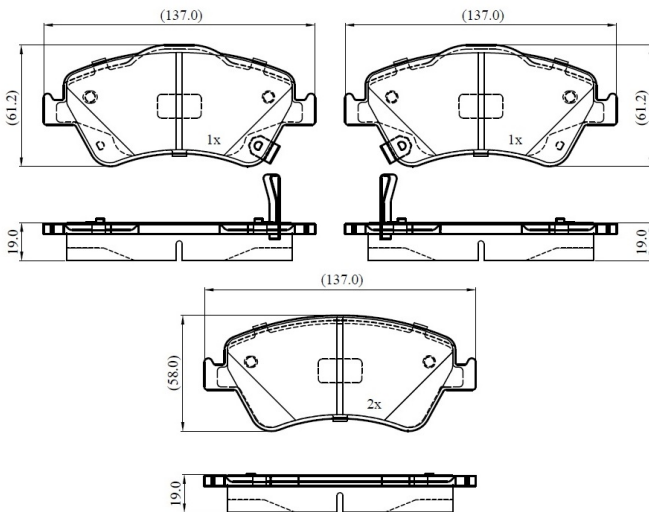

Make: TOYOTA

Model: COROLLA Saloon

Part Number: ADB33251

Vehicle Manufacturing/Engine:

ADB33251

Specifications

Fitting Position	:	Front
Model Date	:	2006-2013

Or. Caliper	:	
WVA	:	24122
FMSI	:	
Length	:	137
Width	:	61.2/58.0
Thickness	:	19