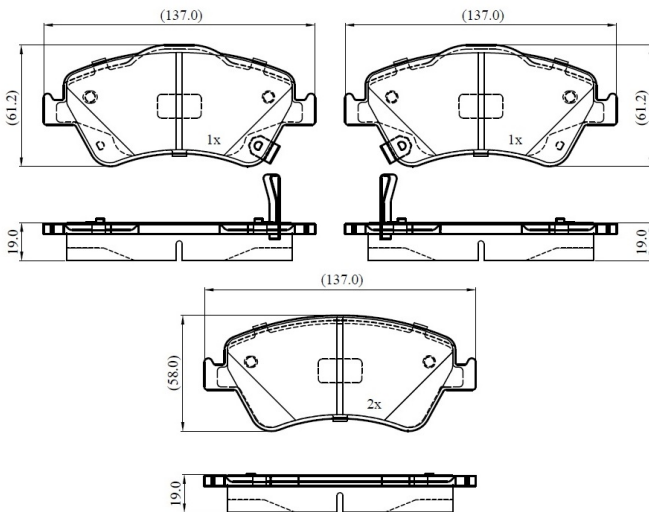

Make: TOYOTA

Model: COROLLA Saloon

Part Number: ADB33251

Vehicle Manufacturing/Engine:

ADB33251

Specifications

Fitting Position	:	Front
Model Date	:	2007-2014

Or. Caliper	:	
WVA	:	24122
FMSI	:	
Length	:	137
Width	:	61.2/58.0
Thickness	:	19