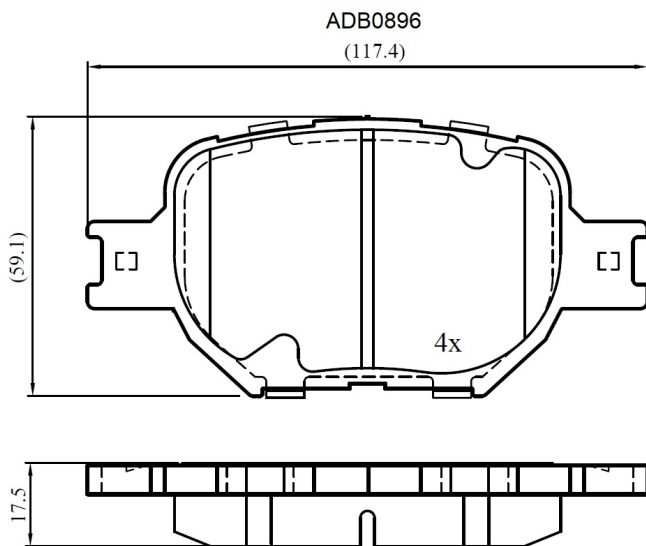

Make: TOYOTA

Model: Corolla Verso (02->)

Part Number: ADB0896

Vehicle Manufacturing/Engine:

Specifications

Fitting Position	:	Front
Model Date	:	01/02->
Or. Caliper	:	Akebono

WVA	:	23526
FMSI	:	
Length	:	117.4
Width	:	59.1
Thickness	:	17.5