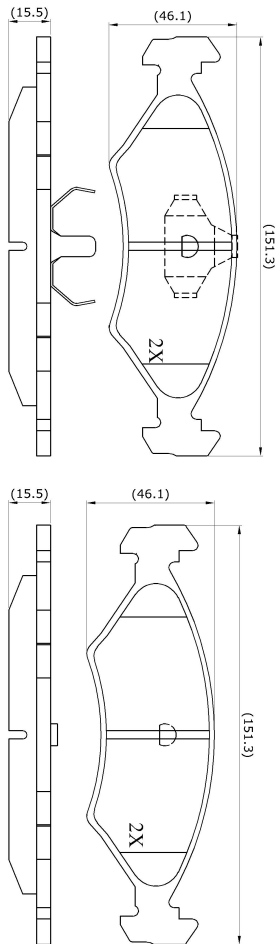

Make: TOYOTA

Model: Corolla

Part Number: ADB01619

Vehicle Manufacturing/Engine:

ADB01619

Specifications

Fitting Position	:	Front
Model Date	:	84-88
Or. Caliper	:	Ate/Teves
WVA	:	2,06,40,20,753
FMSI	:	
Length	:	151.3
Width	:	46.1
Thickness	:	15.5