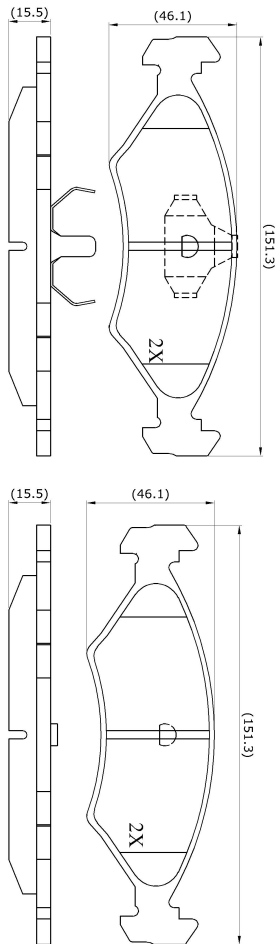

Make: TOYOTA

Model: Corolla

Part Number: ADB01619

Vehicle Manufacturing/Engine:

ADB01619

Specifications

Fitting Position	:	Front
Model Date	:	92-93
Or. Caliper	:	Ate/Teves
WVA	:	2,06,40,20,753
FMSI	:	
Length	:	151.3
Width	:	46.1
Thickness	:	15.5