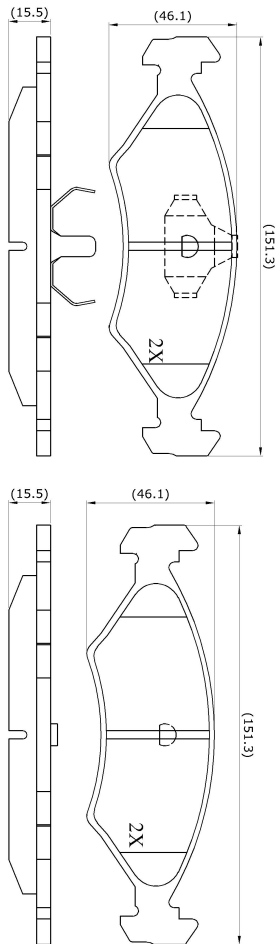

Make: TOYOTA

Model: Corolla

Part Number: ADB01619

Vehicle Manufacturing/Engine:

ADB01619

Specifications

Fitting Position	:	Front
Model Date	:	04/98-08/02
Or. Caliper	:	Ate/Teves
WVA	:	2,06,40,20,753
FMSI	:	
Length	:	151.3
Width	:	46.1
Thickness	:	15.5