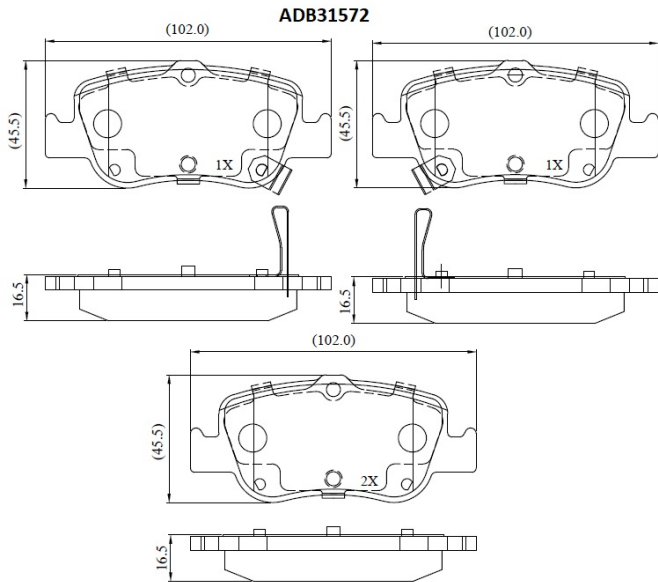

Make: TOYOTA

Model: Corolla

Part Number: ADB31572

Vehicle Manufacturing/Engine:

Specifications

Fitting Position	:	Rear
Model Date	:	02/06-->

Or. Caliper	:	Bosch
WVA	:	24664
FMSI	:	
Length	:	102
Width	:	45.5
Thickness	:	16.5