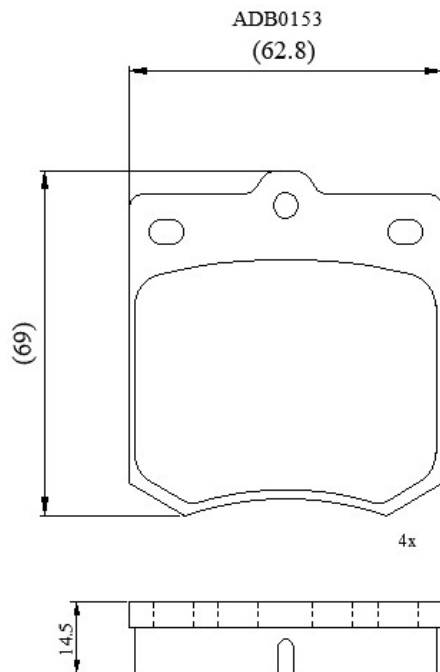

Make: TOYOTA

Model: Corona

Part Number: ADB0153

Vehicle Manufacturing/Engine:

Specifications

Fitting Position	:	Front
Model Date	:	01/73-01/75
Or. Caliper	:	Sumitomo
WVA	:	20251
FMSI	:	
Length	:	62.8
Width	:	69
Thickness	:	14.5