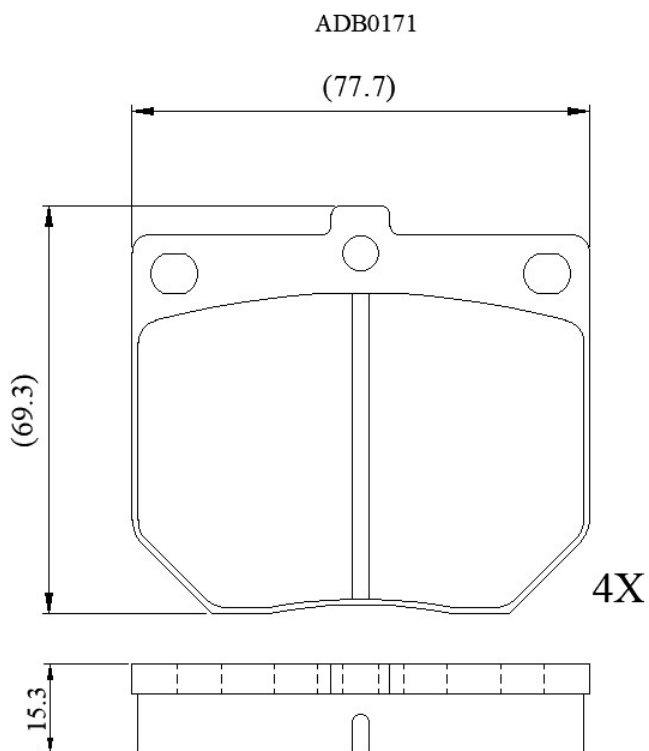

Make: TOYOTA

Model: Corona

Part Number: ADB0171

Vehicle Manufacturing/Engine:

Specifications

Fitting Position	:	Front
Model Date	:	01/75-01/78
Or. Caliper	:	Sumitomo
WVA	:	20289
FMSI	:	
Length	:	77.7
Width	:	69.3
Thickness	:	15.3