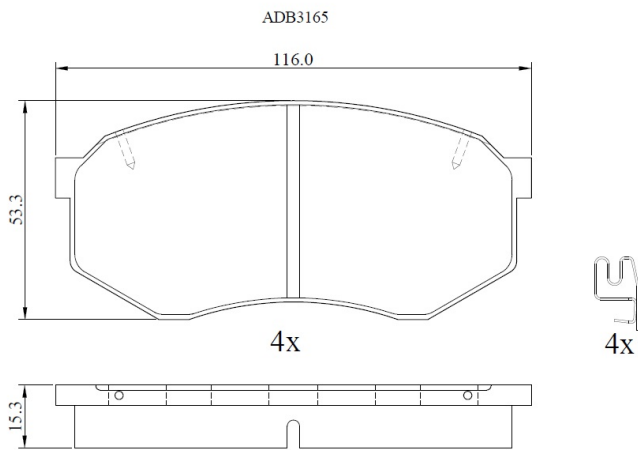

Make: TOYOTA

Model: Cressadia Range Sedan

Part Number: ADB3165

Vehicle Manufacturing/Engine:

Specifications

Fitting Position	:	Front
Model Date	:	01/89->
Or. Caliper	:	Sumitomo
WVA	:	

FMSI	:	
Length	:	116
Width	:	53.3
Thickness	:	15.3