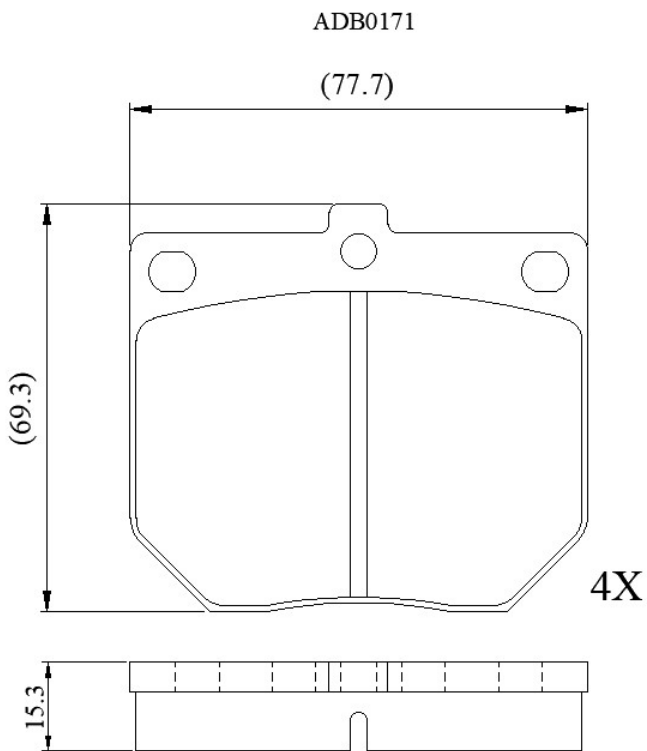

Make: TOYOTA

Model: Cressida

Part Number: ADB0171

Vehicle Manufacturing/Engine:

Specifications

Fitting Position	:	Front
Model Date	:	01/77-09/80
Or. Caliper	:	Sumitomo
WVA	:	20289
FMSI	:	
Length	:	77.7
Width	:	69.3
Thickness	:	15.3