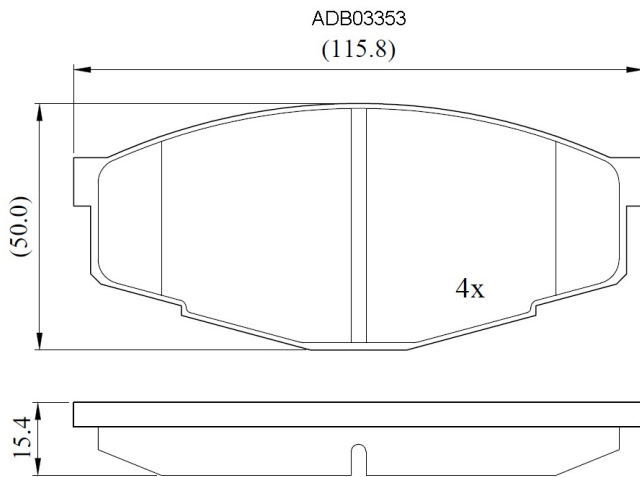

Make: TOYOTA

Model: Cressida

Part Number: ADB03353

Vehicle Manufacturing/Engine:

Specifications

Fitting Position	:	Front
Model Date	:	81-88
Or. Caliper	:	

WVA	:	
FMSI	:	7127-D207
Length	:	115.8
Width	:	50
Thickness	:	15.4