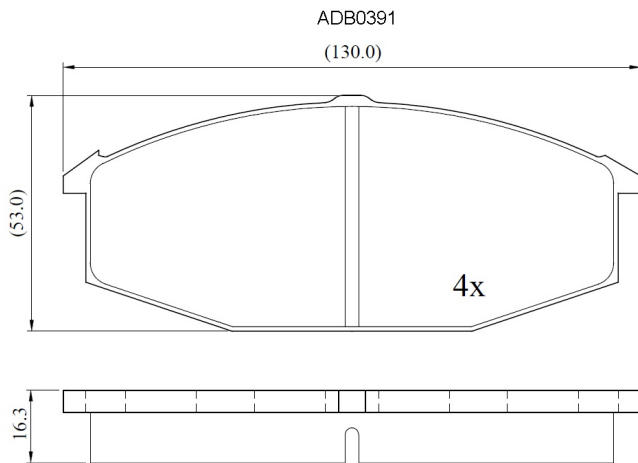

Make: TOYOTA

Model: Crown (-> 07/83)

Part Number: ADB0391

Vehicle Manufacturing/Engine:

Specifications

Fitting Position	:	Front
Model Date	:	01/79-01/83
Or. Caliper	:	Sumitomo
WVA	:	20628

FMSI	:	
Length	:	130
Width	:	53
Thickness	:	16.3