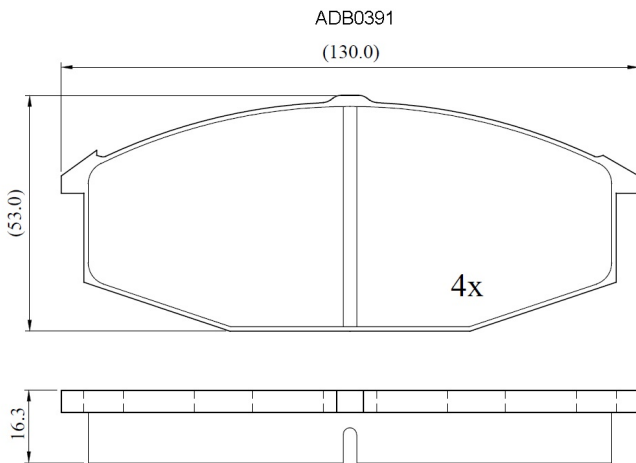

Make: TOYOTA

Model: Crown (-> 07/83)

Part Number: ADB0391

Vehicle Manufacturing/Engine:

Specifications

Fitting Position	:	Front
Model Date	:	01/74-02/78
Or. Caliper	:	Sumitomo
WVA	:	20628

FMSI	:	
Length	:	130
Width	:	53
Thickness	:	16.3