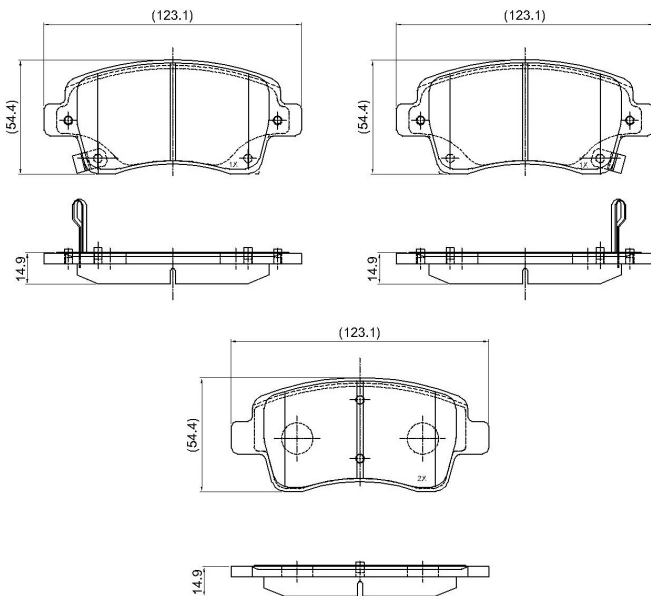

Make: TOYOTA

Model: Etios

Part Number: ADB32228

Vehicle Manufacturing/Engine:

ADB32228

Specifications

Fitting Position

:

Front

Model Date	:	2010-
Or. Caliper	:	
WVA	:	
FMSI	:	
Length	:	123.1
Width	:	54.6
Thickness	:	14.5