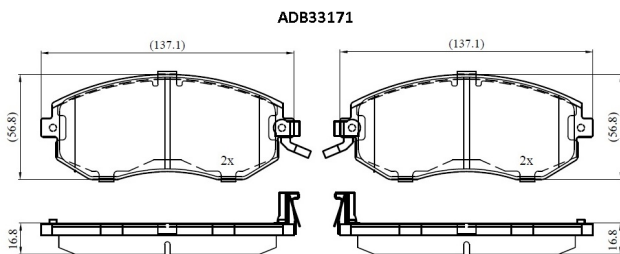

Make: TOYOTA

Model: GT 86 Coupe

Part Number: ADB33171

Vehicle Manufacturing/Engine:

Specifications

Fitting Position	:	Front
Model Date	:	2012-
Or. Caliper	:	
WVA	:	25760
FMSI	:	
Length	:	137.3
Width	:	56.8

Thickness

:

16.7