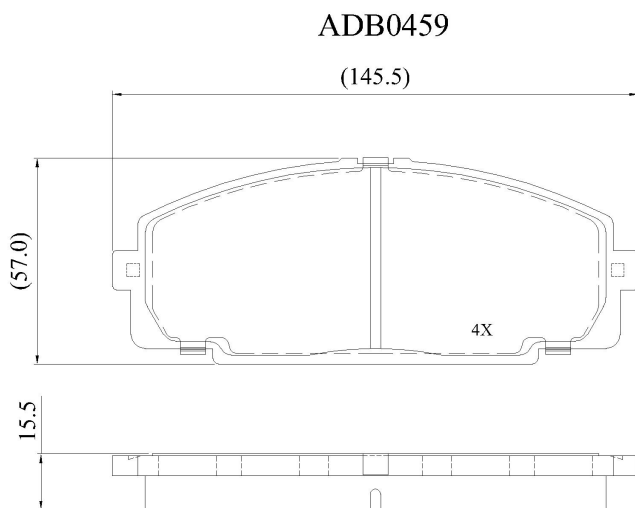

Make: TOYOTA

Model: Hi-Ace (89-83)

Part Number: ADB0459

Vehicle Manufacturing/Engine:

Specifications

| | | |
|-------------------------|---|-------------|
| Fitting Position | : | Front |
| Model Date | : | 01/89-01/93 |
| Or. Caliper | : | Sumitomo |

| | | |
|------------------|---|-------|
| WVA | : | 21468 |
| FMSI | : | |
| Length | : | 145.5 |
| Width | : | 57 |
| Thickness | : | 15.5 |