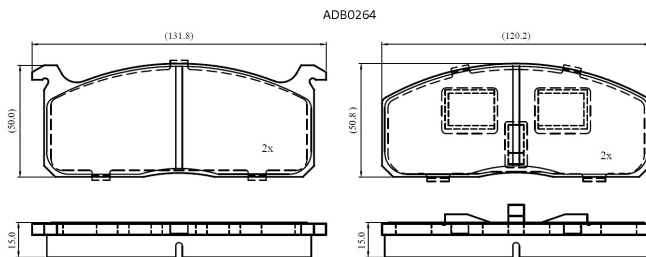

Make: TOYOTA

Model: Hi-Ace (->89)

Part Number: ADB0264

Vehicle Manufacturing/Engine:

Specifications

Fitting Position	:	Front
Model Date	:	01/77-01/86
Or. Caliper	:	Akebono
WVA	:	20729
FMSI	:	
Length	:	120.20/138.8
Width	:	50.8

Thickness

:

15