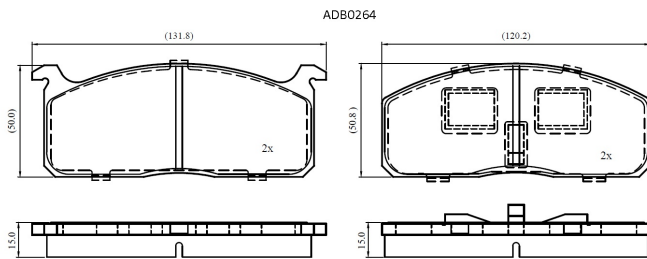

Make: TOYOTA

Model: Hi-Ace (->89)

Part Number: ADB0264

Vehicle Manufacturing/Engine:

Specifications

Fitting Position	:	Front
Model Date	:	01/78-01/83
Or. Caliper	:	Akebono
WVA	:	20729
FMSI	:	
Length	:	120.20/138.8
Width	:	50.8

Thickness

:

15