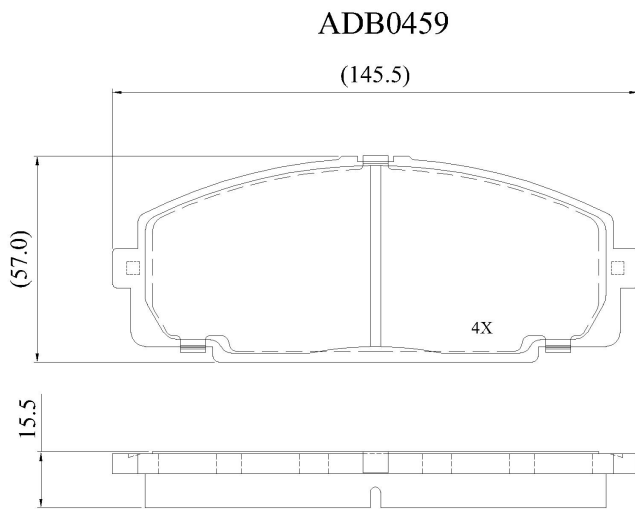

Make: TOYOTA

Model: Hi-Ace (->89)

Part Number: ADB0459

Vehicle Manufacturing/Engine:

Specifications

Fitting Position	:	Front
Model Date	:	01/86-01/89
Or. Caliper	:	Sumitomo

WVA	:	21468
FMSI	:	
Length	:	145.5
Width	:	57
Thickness	:	15.5