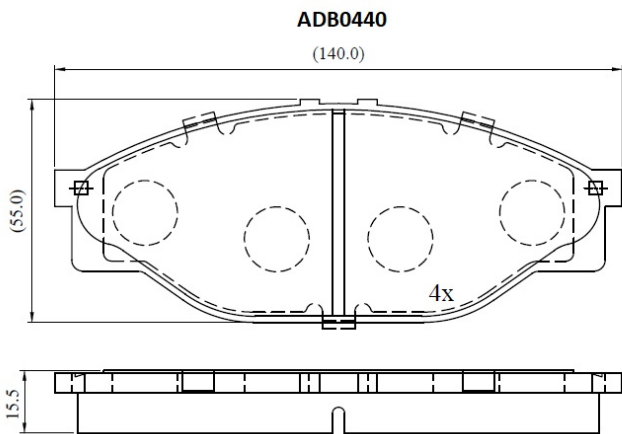

Make: TOYOTA

Model: Hi-Ace Power Van 96

Part Number: ADB0440

Vehicle Manufacturing/Engine:

Specifications

Fitting Position	: Front
Model Date	: 01/96->
Or. Caliper	: Sumitomo
WVA	: 21689
FMSI	:
Length	: 140
Width	: 55
Thickness	: 15.5