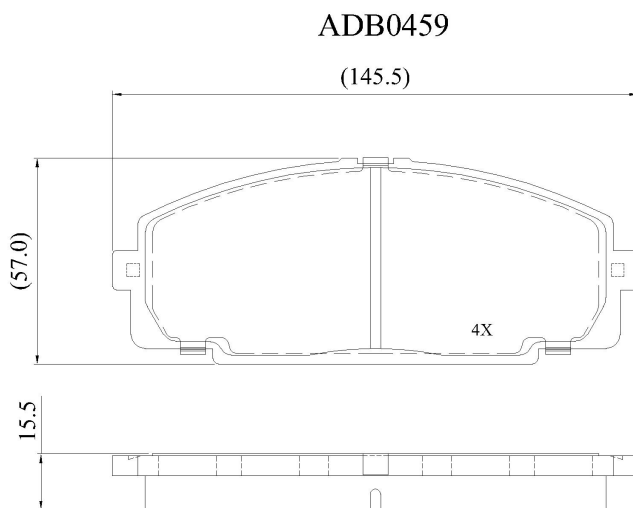

Make: TOYOTA

Model: Hi-Ace Power Van 96

Part Number: ADB0459

Vehicle Manufacturing/Engine:

Specifications

Fitting Position	:	Front
Model Date	:	01/96->
Or. Caliper	:	Sumitomo

WVA	:	21468
FMSI	:	
Length	:	145.5
Width	:	57
Thickness	:	15.5