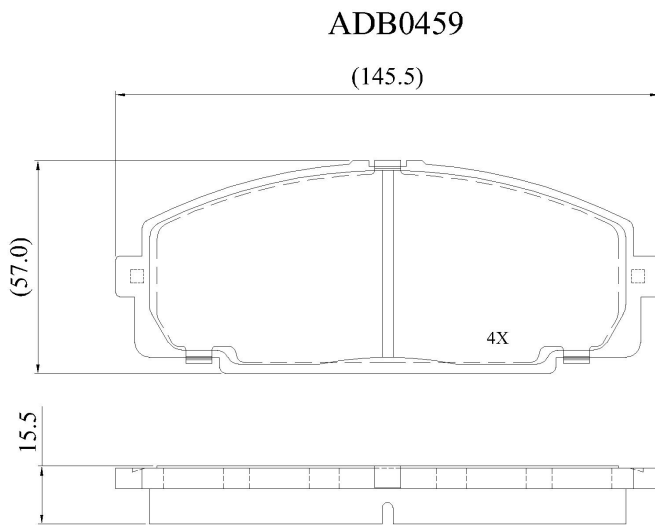

Make: TOYOTA

Model: Hi-Ace Power Van 96

Part Number: ADB0459

Vehicle Manufacturing/Engine:

Specifications

Fitting Position	: Front
Model Date	: 01/96->
Or. Caliper	: Sumitomo
WVA	: 21468
FMSI	:
Length	: 145.5
Width	: 57
Thickness	: 15.5