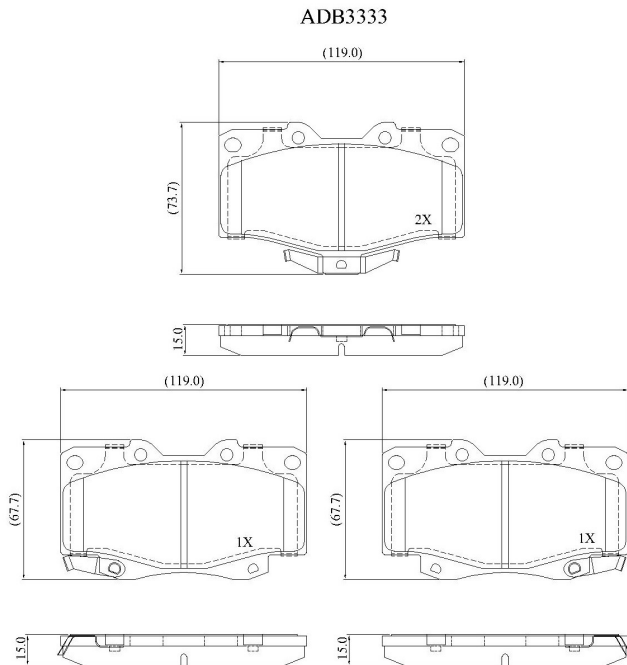

Make: TOYOTA

Model: Hi-Lux (88->94)

Part Number: ADB3333

Vehicle Manufacturing/Engine:

Specifications

Fitting Position	:	Front
Model Date	:	08/88-09/94
Or. Caliper	:	Sumitomo
WVA	:	21680
FMSI	:	
Length	:	119
Width	:	73.7
Thickness	:	15