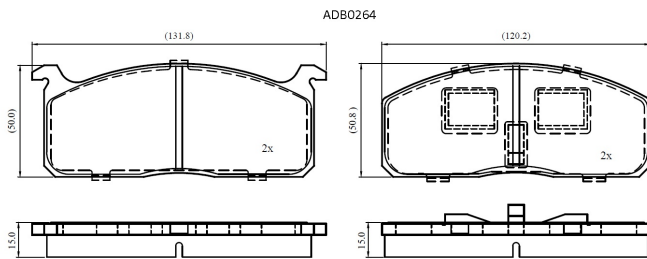

Make: TOYOTA

Model: Hi-Lux (->88)

Part Number: ADB0264

Vehicle Manufacturing/Engine:

Specifications

Fitting Position	:	Front
Model Date	:	01/78-01/93
Or. Caliper	:	Akebono
WVA	:	20729
FMSI	:	
Length	:	120.20/138.8
Width	:	50.8

Thickness

:

15