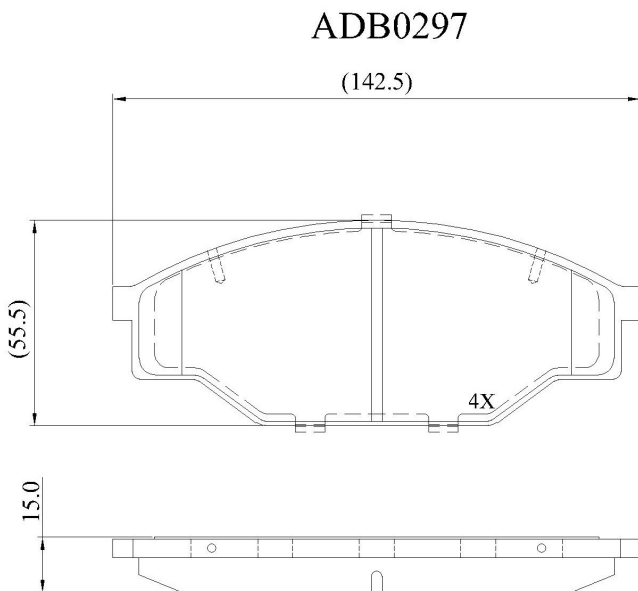

Make: TOYOTA

Model: Hi-Lux (->88)

Part Number: ADB0297

Vehicle Manufacturing/Engine:

Specifications

Fitting Position

:

Front

Model Date	:	01/84-01/88
Or. Caliper	:	Akebono
WVA	:	21158
FMSI	:	
Length	:	142.5
Width	:	55.5
Thickness	:	15