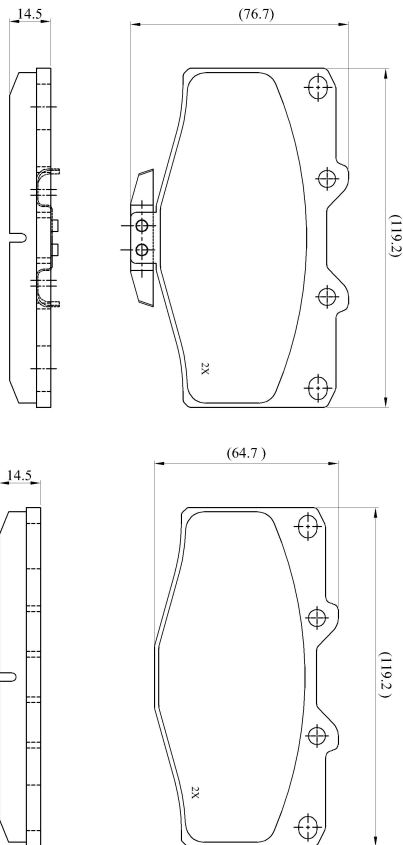

Make: TOYOTA

Model: Hi-Lux (94->)

Part Number: ADB31090

Vehicle Manufacturing/Engine:

ADB31090

Specifications

Fitting Position	:	Front
Model Date	:	09/94-->
Or. Caliper	:	Sumitomo
WVA	:	21784
FMSI	:	
Length	:	119.2
Width	:	76.7/64.7
Thickness	:	14.5