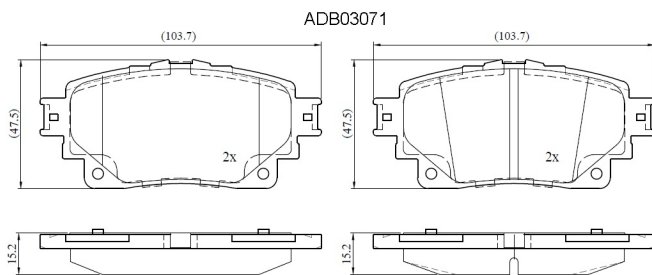

Make: TOYOTA

Model: HIGHLANDER

Part Number: ADB03071

Vehicle Manufacturing/Engine:

Specifications

Fitting Position	:	Rear
Model Date	:	2019-
Or. Caliper	:	
WVA	:	20582
FMSI	:	
Length	:	103.6
Width	:	47.4

Thickness