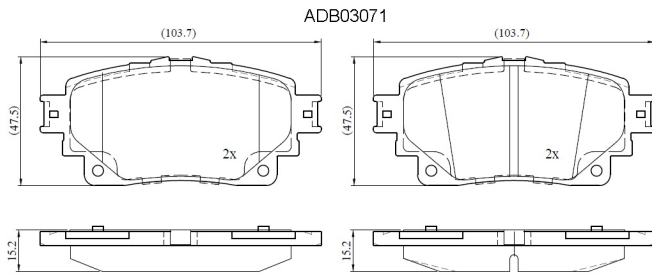

Make: TOYOTA

Model: HIGHLANDER

Part Number: ADB03071

Vehicle Manufacturing/Engine:

Specifications

Fitting Position	:	Rear
Model Date	:	2019-
Or. Caliper	:	
WVA	:	20582
FMSI	:	
Length	:	103.6
Width	:	47.4

Thickness