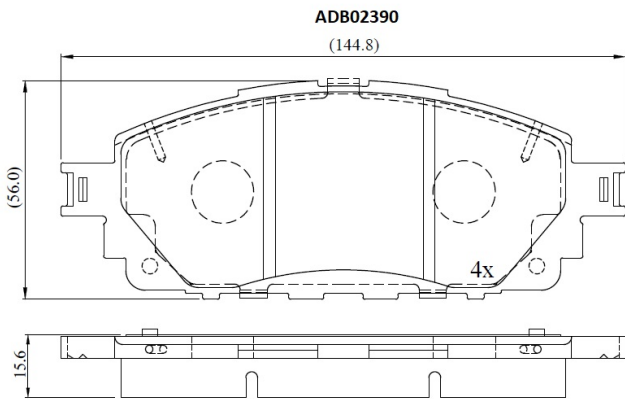

Make: TOYOTA

Model: Hilux Surf - Pickup

Part Number: ADB02390

Vehicle Manufacturing/Engine:

Specifications

Fitting Position	:	Front
Model Date	:	05/2015-
Or. Caliper	:	
WVA	:	

FMSI	:	
Length	:	144.8
Width	:	56
Thickness	:	15.6