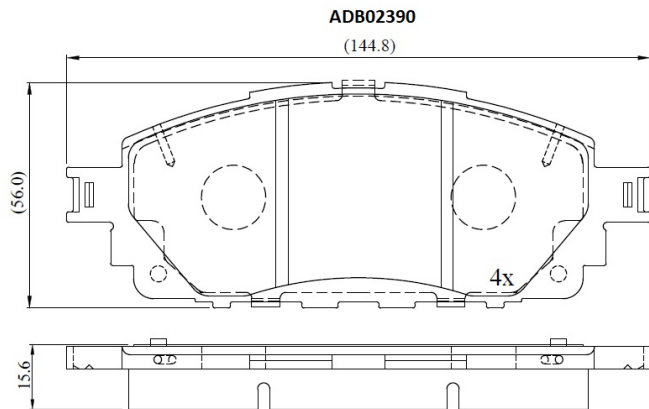

Make: TOYOTA

Model: Hilux Surf - Pickup

Part Number: ADB02390

Vehicle Manufacturing/Engine:

Specifications

Fitting Position	: Front
Model Date	: 05/2015-
Or. Caliper	:
WVA	:
FMSI	:
Length	: 144.8
Width	: 56
Thickness	: 15.6