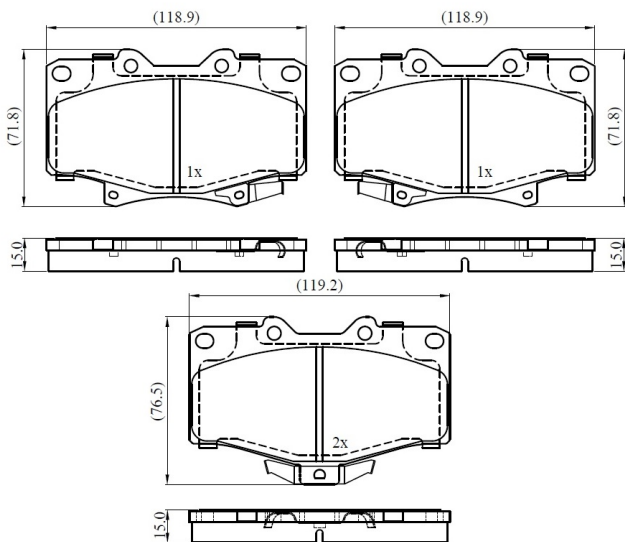

Make: TOYOTA

Model: HILUX V Pickup

Part Number: ADB33173

Vehicle Manufacturing/Engine:

ADB33173

Specifications

Fitting Position	:	Front
Model Date	:	1989-1994

Or. Caliper	:	
WVA	:	2,16,80,21,679
FMSI	:	
Length	:	119
Width	:	67.7,73.7
Thickness	:	15