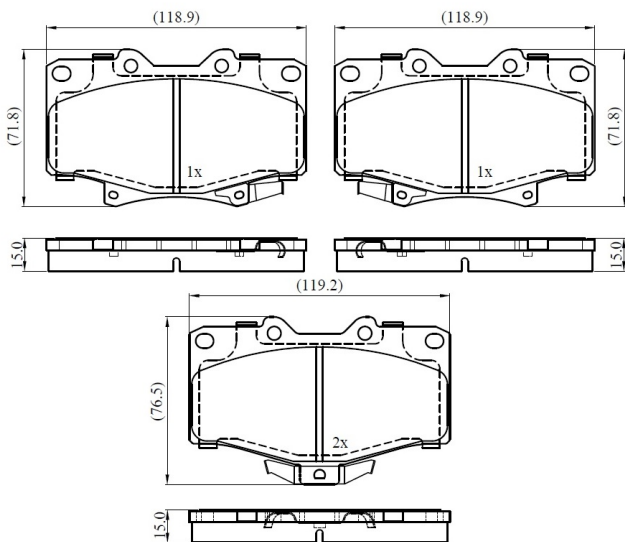

Make: TOYOTA

Model: HILUX V Pickup

Part Number: ADB33173

Vehicle Manufacturing/Engine:

ADB33173

Specifications

Fitting Position	:	Front
Model Date	:	1994-1997

Or. Caliper	:	
WVA	:	2,16,80,21,679
FMSI	:	
Length	:	119
Width	:	67.7,73.7
Thickness	:	15