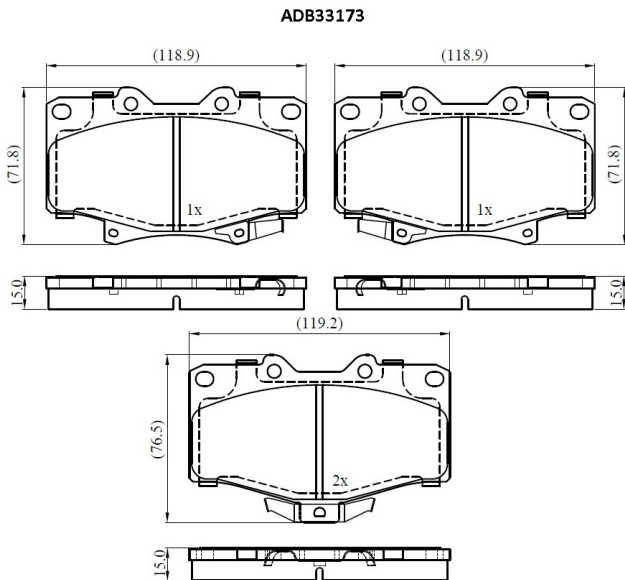

Make: TOYOTA

Model: HILUX V Pickup

Part Number: ADB33173

Vehicle Manufacturing/Engine:

Specifications

Fitting Position	:	Front
Model Date	:	1989-1997

Or. Caliper	:	
WVA	:	2,16,80,21,679
FMSI	:	
Length	:	119
Width	:	67.7,73.7
Thickness	:	15