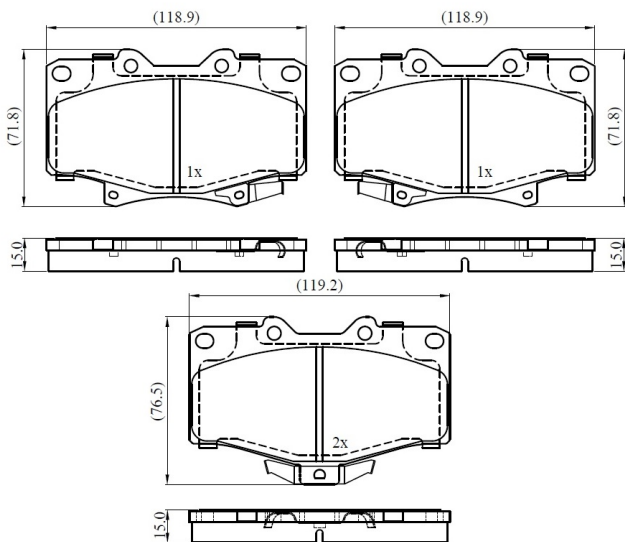

Make: TOYOTA

Model: HILUX VI Pickup

Part Number: ADB33173

Vehicle Manufacturing/Engine:

ADB33173

Specifications

Fitting Position	:	Front
Model Date	:	1997-2005

Or. Caliper	:	
WVA	:	2,16,80,21,679
FMSI	:	
Length	:	119
Width	:	67.7,73.7
Thickness	:	15