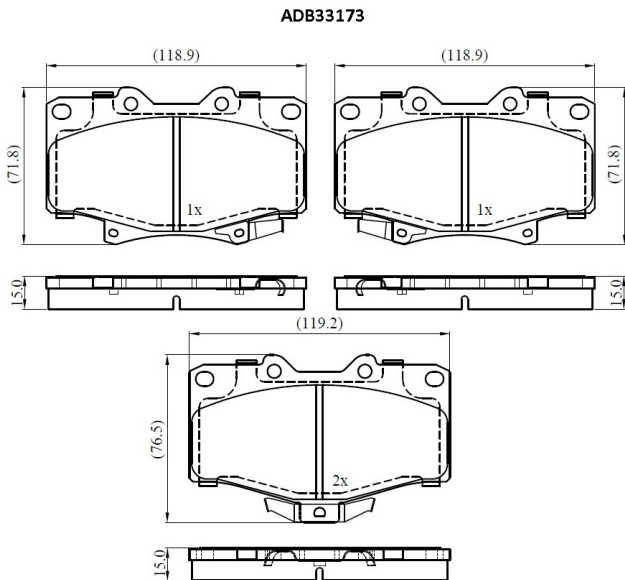

Make: TOYOTA

Model: HILUX VI Pickup

Part Number: ADB33173

Vehicle Manufacturing/Engine:

Specifications

Fitting Position	:	Front
Model Date	:	2001-2005

Or. Caliper	:	
WVA	:	2,16,80,21,679
FMSI	:	
Length	:	119
Width	:	67.7,73.7
Thickness	:	15