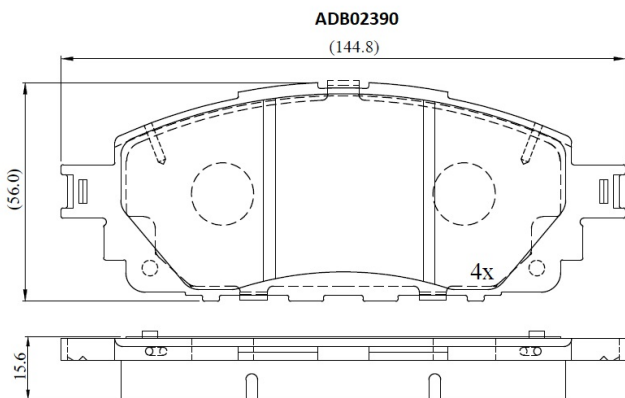

Make: TOYOTA

Model: Hilux Vigo

Part Number: ADB02390

Vehicle Manufacturing/Engine:

Specifications

Fitting Position	:	Front
Model Date	:	06/2016-
Or. Caliper	:	
WVA	:	

FMSI	:	
Length	:	144.8
Width	:	56
Thickness	:	15.6