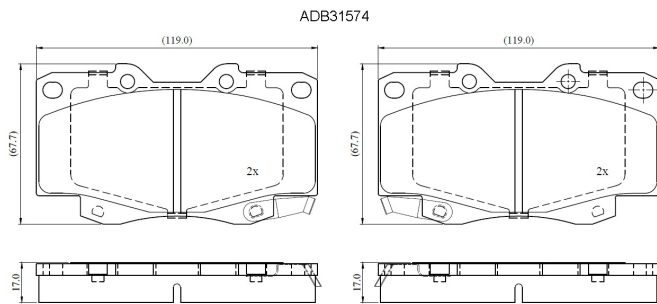

Make: TOYOTA

Model: Hilux

Part Number: ADB31574

Vehicle Manufacturing/Engine:

Specifications

Fitting Position	:	Front
Model Date	:	08/05-->
Or. Caliper	:	
WVA	:	
FMSI	:	
Length	:	119

Width	:	67.7
Thickness	:	17