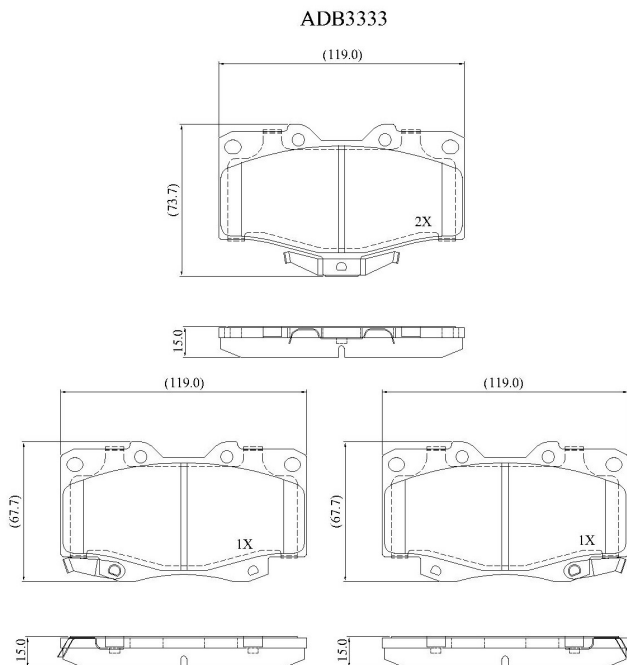

Make: TOYOTA

Model: Landcruiser ->96

Part Number: ADB3333

Vehicle Manufacturing/Engine:

Specifications

| | | |
|-------------------------|---|-------------|
| Fitting Position | : | Front |
| Model Date | : | 01/90-04/96 |
| Or. Caliper | : | Sumitomo |
| WVA | : | 21680 |
| FMSI | : | |
| Length | : | 119 |
| Width | : | 73.7 |
| Thickness | : | 15 |