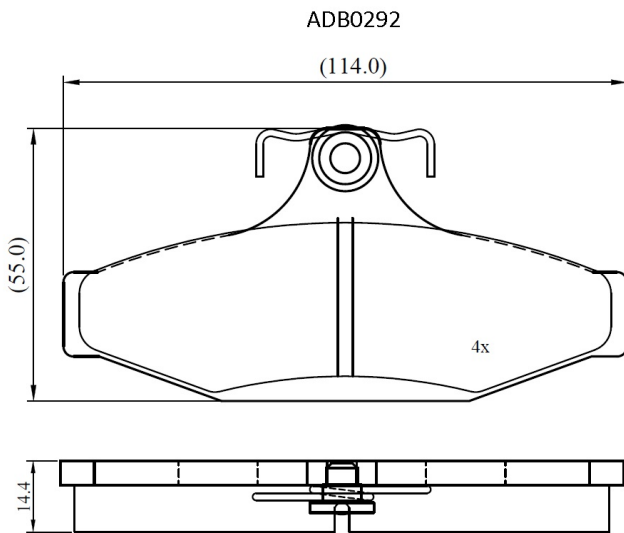

Make: TOYOTA

Model: Lexcen Range

Part Number: ADB0292

Vehicle Manufacturing/Engine:

Specifications

Fitting Position	:	Rear
Model Date	:	11/91->

Or. Caliper	:	
WVA	:	
FMSI	:	
Length	:	113.8
Width	:	55
Thickness	:	14.4