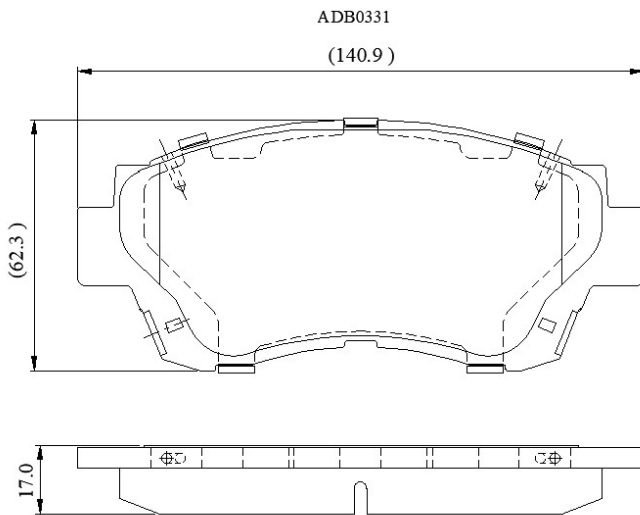

Make: TOYOTA

Model: Lexus

Part Number: ADB0331

Vehicle Manufacturing/Engine:

Specifications

Fitting Position	:	Front
Model Date	:	09/91-12/97
Or. Caliper	:	Sumitomo

WVA	:	21791
FMSI	:	
Length	:	140.8
Width	:	62.5
Thickness	:	16.5