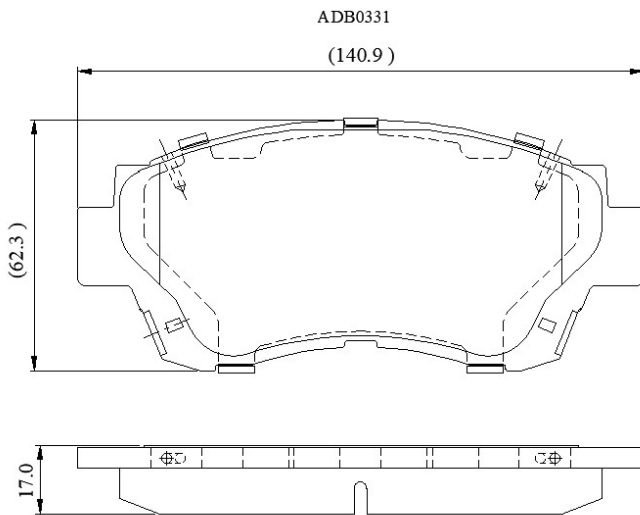

Make: TOYOTA

Model: Lexus

Part Number: ADB0331

Vehicle Manufacturing/Engine:

Specifications

Fitting Position	:	Front
Model Date	:	03/99->
Or. Caliper	:	Sumitomo

WVA	:	21791
FMSI	:	
Length	:	140.8
Width	:	62.5
Thickness	:	16.5