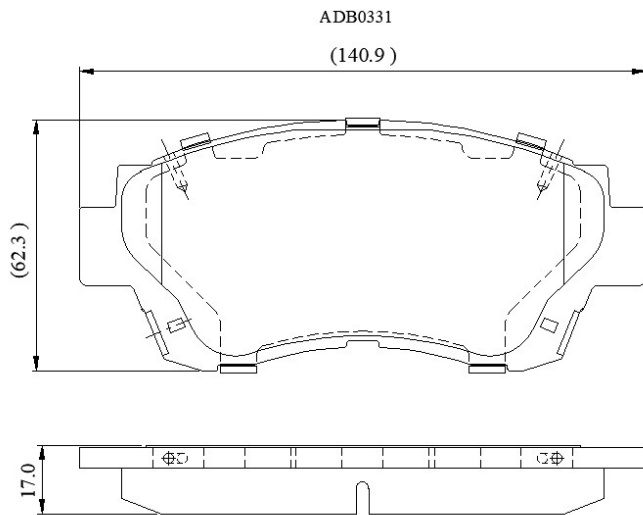

Make: TOYOTA

Model: Lexus

Part Number: ADB0331

Vehicle Manufacturing/Engine:

Specifications

Fitting Position	:	Front
Model Date	:	01/89-08/90
Or. Caliper	:	Sumitomo

WVA	:	21791
FMSI	:	
Length	:	140.8
Width	:	62.5
Thickness	:	16.5