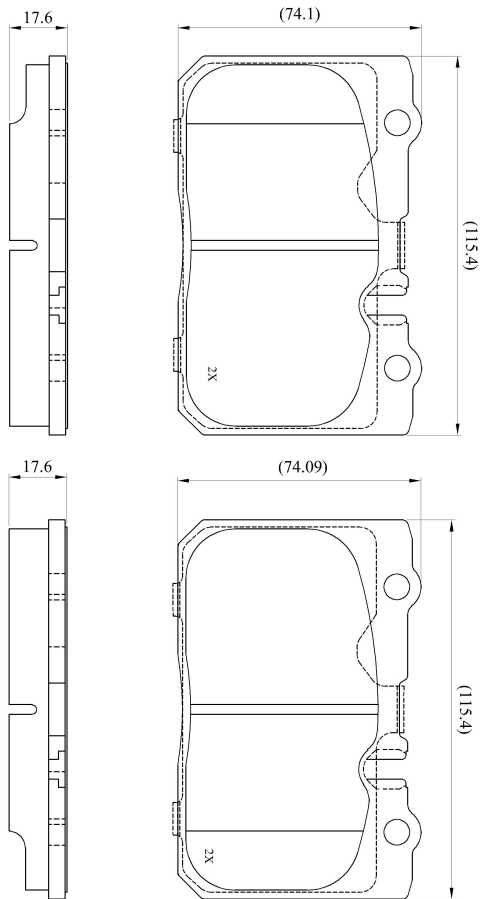

Make: TOYOTA

Model: Lexus

Part Number: ADB0710

Vehicle Manufacturing/Engine:

ADB0710

Specifications

Fitting Position	:	Front
Model Date	:	01/96->
Or. Caliper	:	Sumitomo
WVA	:	21490
FMSI	:	
Length	:	115.4
Width	:	74.1
Thickness	:	17